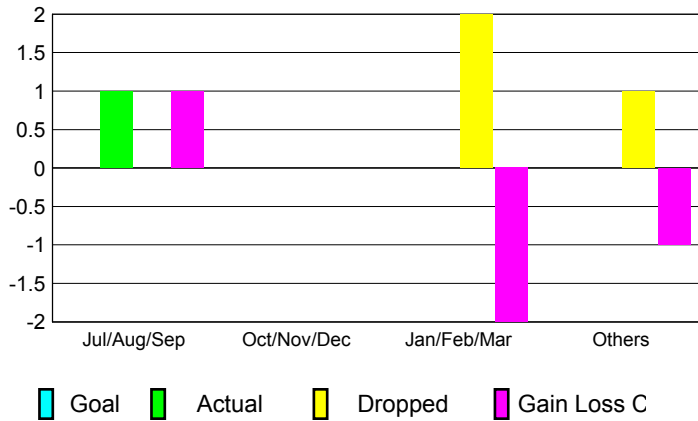

GMT: **BYEONG-DEOK KIM**

Location: **REPUBLIC OF KOREA**

GMT CA: **5**

CLUBS

Month	New Club Goal	Actual New Clubs	Actual Dropped Clubs	Gain/Loss of Clubs
2012-2013				
Jul/Aug/Sep	0	1	0	1
Oct/Nov/Dec	0	0	0	0
Jan/Feb/Mar	0	0	2	-2
Apr/May/June	0	0	1	-1
Totals	0	1	3	-2

Club Results 2012-2013

Goal, New, Dropped, Gain/Loss

YTD Status Quo Clubs 2012-2013

Status Quo Clubs Compared to Status Quo Members

Club Gain/Loss 2012-2013

MEMBERSHIP

Month	Net Memb Goal	Actual New Memb	Actual Dropped Memb	Gain/Loss of Memb
2012-2013				
Jul/Aug/Sep	0	192	133	59
Oct/Nov/Dec	0	107	149	-42
Jan/Feb/Mar	0	205	24	181
Apr/May/June	0	207	203	4
Totals	0	711	509	202