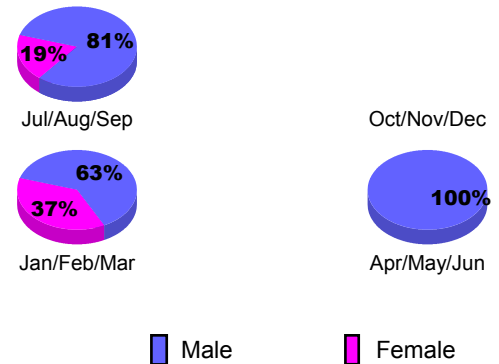

Club Results 2012-2013

Goal, New, Dropped, Gain/Loss

YTD Status Quo Clubs 2012-2013

Status Quo Clubs Compared to Status Quo Members

Club Gain/Loss 2012-2013

MEMBERSHIP

Month	Net Memb Goal	Actual New Memb	Actual Dropped Memb	Gain/Loss of Memb
2012-2013				
Jul/Aug/Sep	0	192	133	59
Oct/Nov/Dec	0	107	149	-42
Jan/Feb/Mar	0	205	24	181
Apr/May/June	0	207	203	4
Totals	0	711	509	202

Membership Results 2012-2013

Goal, New, Dropped, Gain/Loss

Gender Comparison 2012-2013

Membership Gain/Loss 2012-2013