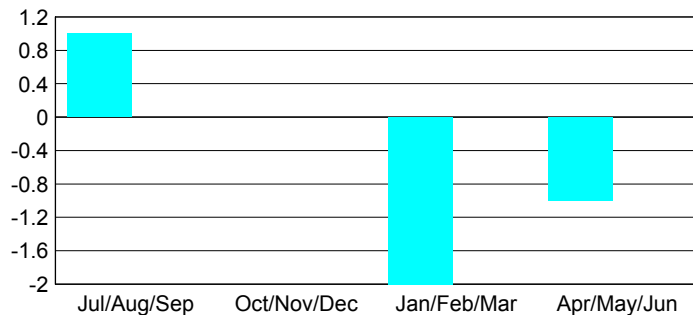

GMT: **BYEONG-DEOK KIM**

Location: **REPUBLIC OF KOREA**

GMT CA: **5**

CLUBS

Month	New Club Goal	Actual New Clubs	Actual Dropped Clubs	Gain/Loss of Clubs
2012-2013				
Jul/Aug/Sep	0	1	0	1
Oct/Nov/Dec	0	0	0	0
Jan/Feb/Mar	0	0	2	-2
Apr/May/June	0	0	1	-1
Totals	0	1	3	-2

Club Results 2012-2013

Goal, New, Dropped, Gain/Loss

YTD Status Quo Clubs 2012-2013

Status Quo Clubs Compared to Status Quo Members

Club Gain/Loss 2012-2013

MEMBERSHIP

Month	Net Memb Goal	Actual New Memb	Actual Dropped Memb	Gain/Loss of Memb
2012-2013				
Jul/Aug/Sep	0	192	133	59
Oct/Nov/Dec	0	107	149	-42
Jan/Feb/Mar	0	205	24	181
Apr/May/June	0	207	203	4
Totals	0	711	509	202

Membership Results 2012-2013

Goal, New, Dropped, Gain/Loss

Gender Comparison 2012-2013

Membership Gain/Loss 2012-2013