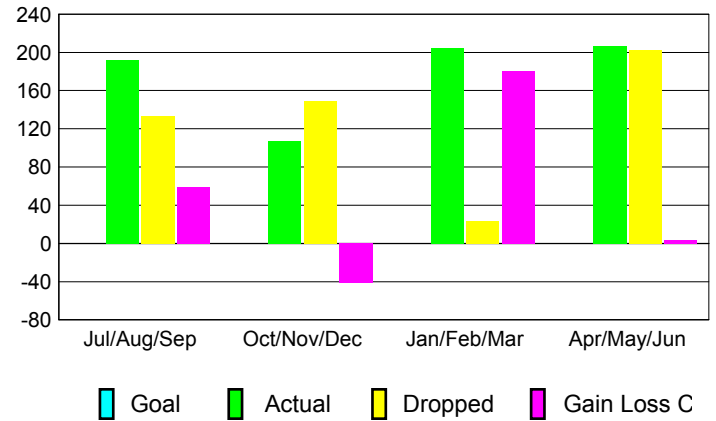

GMT: **BYEONG-DEOK KIM**

Location: **REPUBLIC OF KOREA**

GMT CA: **5**

CLUBS

Month	New Club Goal	Actual New Clubs	Actual Dropped Clubs	Gain/Loss of Clubs
2012-2013				
Jul/Aug/Sep	0	1	0	1
Oct/Nov/Dec	0	0	0	0
Jan/Feb/Mar	0	0	2	-2
Apr/May/June	0	0	1	-1
Totals	0	1	3	-2

Club Results 2012-2013

Goal, New, Dropped, Gain/Loss

YTD Status Quo Clubs 2012-2013

Status Quo Clubs Compared to Status Quo Members

Club Gain/Loss 2012-2013

MEMBERSHIP

Month	Net Memb Goal	Actual New Memb	Actual Dropped Memb	Gain/Loss of Memb
2012-2013				
Jul/Aug/Sep	0	192	133	59
Oct/Nov/Dec	0	107	149	-42
Jan/Feb/Mar	0	205	24	181
Apr/May/June	0	207	203	4
Totals	0	711	509	202

Membership Results 2012-2013

Goal, New, Dropped, Gain/Loss

Gender Comparison 2012-2013

Membership Gain/Loss 2012-2013